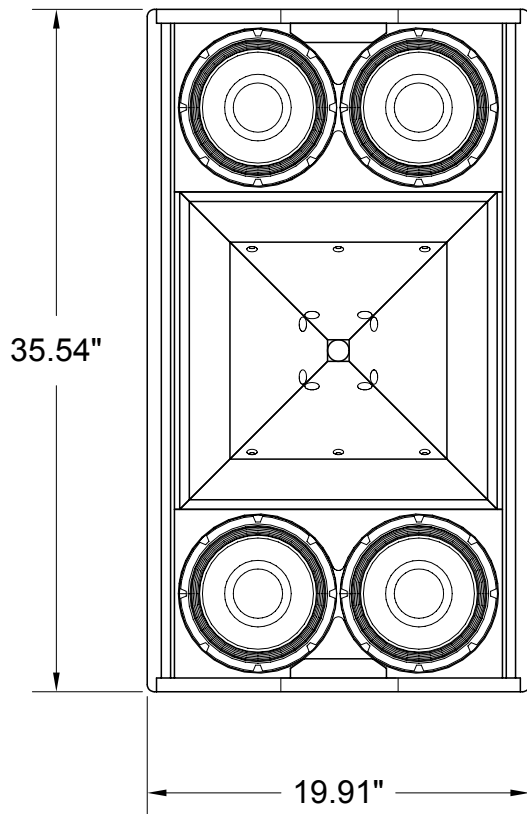

Note: Internal Rigging Brackets with  
3/8-16 Threaded Pem Nuts  
6 Places providing 12 Rig Points

Sound Physics Labs, Inc. 

Product **SPL-trik TRAP**

Drawing **Basic Overall Dimensions**  
Detail