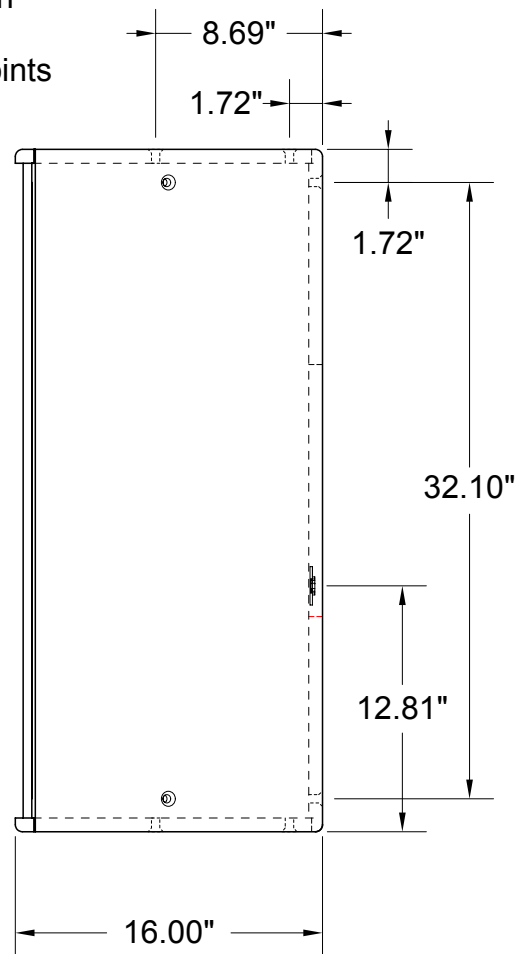

Note: Internal Rigging Brackets with  
3/8-16 Threaded Pem Nuts  
6 Places providing 12 Rig Points

Sound Physics Labs, Inc. 

Product **SPL-trik TRAP**

Drawing **Basic Overall Dimensions**  
Detail