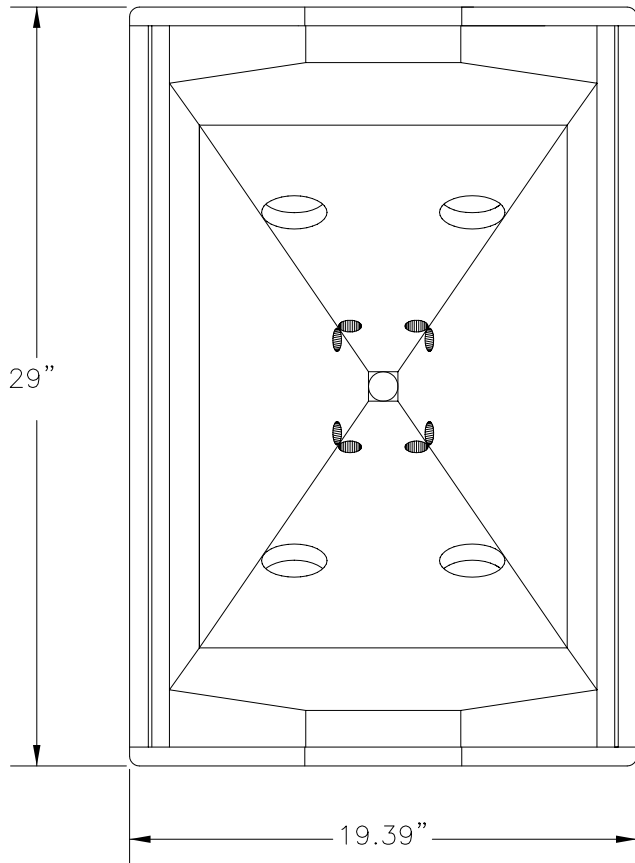

Note: Internal Rigging Brackets with  
 3/8-16 Threaded Pem Nuts  
 6 Places providing 12 Rig Points

Sound Physics Labs, Inc. 

Drawn By <i>BmB</i>	Date 05/12/03	Product SPL-td1
File Name SPL-td1 Install Dimen.dwg	Drawing Basic Overall Dimensions	